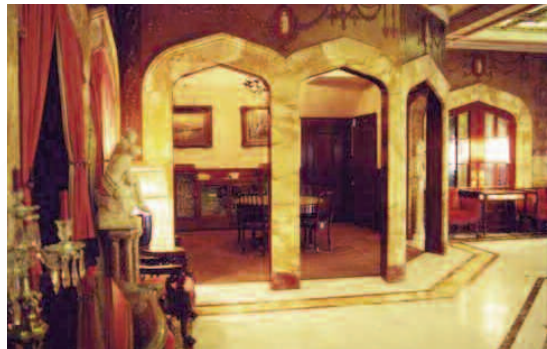

THE
DOHENY
MANSION

DOHENY MANSION FACILITY RULES

Mansion Rules:

- Access will be allowed only to contracted areas of the Mansion, with stanchions marking off inaccessible rooms, and runners put out to protect carpets during walk-throughs.
- No food or drink may be brought into the Great Hall, Library, Music Room or Reception Room.
- Smoking is not allowed inside the Doheny Mansion.
- No photography is allowed of Mansion architecture, artifacts or furnishings.
- Respecting the character and delicacy of the Mansion's interior, no balloons or glitter are allowed, nor may anything be taped, glued or hung on any walls or columns.
- Mansion furnishings and artifacts are not to be moved unless permission is granted in advance.